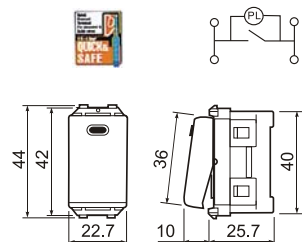

LLWEG Wall Switches & Socket

LLWEG5001K
Switch "B", single pole 16A 250V~

LLWEG5002K
Switch "C", 3-way 16A 250V~

LLWEG5151-51K
Illuminated Switch "B", single pole
16A 250V~(neon lamp:220V~)

LLWEG5152-51K
Illuminated Switch "B", single pole
16A 250V~(neon lamp:220V~)

LLWEG2501K
DIN type television terminal

LLWEG10919K
Universal receptacle, 16A 250V~

LLWEG1181K
Grounding universal receptacle with
safety shutter, 16A 250V~

LLWEG15929K
Grounding duplex universal
receptacle, 16A 250V~