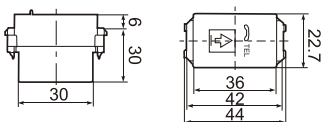

LLWEG2501K
DIN type television terminal

LLWEG10919K
Universal receptacle, 16A 250V~

LLWEG1181K
Grounding universal receptacle with
safety shutter, 16A 250V~

LLWEG15929K
Grounding duplex universal
receptacle, 16A 250V~