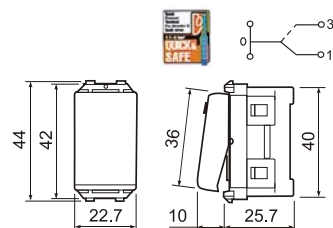

LLWEG Wall Switches & Socket

LLWEG5001K
Switch "B", single pole 16A 250V~

LLWEG5002K
Switch "C", 3-way 16A 250V~

LLWEG5151-51K
Illuminated Switch "B", single pole
16A 250V~(neon lamp:220V~)

LLWEG5152-51K
Illuminated Switch "B", single pole
16A 250V~(neon lamp:220V~)

LLWEG2501K
DIN type television terminal

LLWEG10919K
Universal receptacle, 16A 250V~

LLWEG1181K
Grounding universal receptacle with
safety shutter, 16A 250V~

LLWEG15929K
Grounding duplex universal
receptacle, 16A 250V~