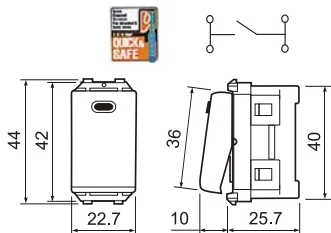

LLWEG Wall Switches & Socket

LLWEG5001K
Switch "B", single pole 16A 250V~

LLWEG5002K
Switch "C", 3-way 16A 250V~

LLWEG5151-51K
Illuminated Switch "B", single pole
16A 250V~(neon lamp:220V~)

LLWEG5152-51K
Illuminated Switch "B", single pole
16A 250V~(neon lamp:220V~)

LLWEG2501K
DIN type television terminal

LLWEG10919K
Universal receptacle, 16A 250V~

LLWEG1181K
Grounding universal receptacle with
safety shutter, 16A 250V~

LLWEG15929K
Grounding duplex universal
receptacle, 16A 250V~