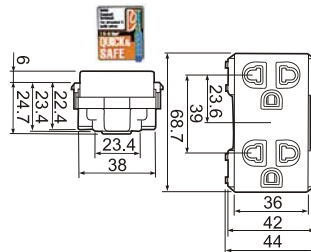

LLWEG Wall Switches & Socket

LLWEG5001K
Switch "B", single pole 16A 250V~

LLWEG5002K
Switch "C", 3-way 16A 250V~

LLWEG5151-51K
Illuminated Switch "B", single pole
16A 250V~(neon lamp:220V~)

LLWEG5152-51K
Illuminated Switch "B", single pole
16A 250V~(neon lamp:220V~)

LLWEG2501K
DIN type television terminal

LLWEG10919K
Universal receptacle, 16A 250V~

LLWEG1181K
Grounding universal receptacle with
safety shutter, 16A 250V~

LLWEG15929K
Grounding duplex universal
receptacle, 16A 250V~

LLWEG2880K

LLWEG2164k
Telephone modular jack