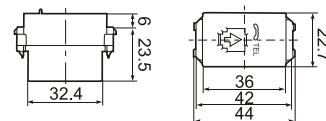

LLWEG2164k
Telephone modular jack