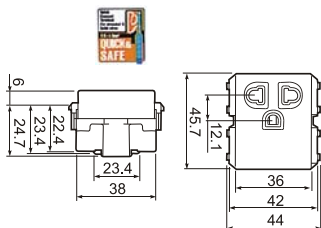

LLWEG Wall Switches & Socket

LLWEG5001K
Switch "B", single pole 16A 250V~

LLWEG5002K
Switch "C", 3-way 16A 250V~

LLWEG5151-51K
Illuminated Switch "B", single pole
16A 250V~(neon lamp:220V~)

LLWEG5152-51K
Illuminated Switch "B", single pole
16A 250V~(neon lamp:220V~)

LLWEG2501K
DIN type television terminal

LLWEG10919K
Universal receptacle, 16A 250V~

LLWEG1181K
Grounding universal receptacle with
safety shutter, 16A 250V~

LLWEG15929K
Grounding duplex universal
receptacle, 16A 250V~