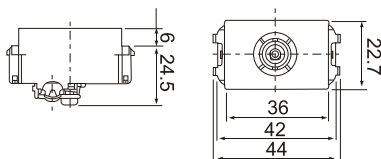

LLWEG Wall Switches & Socket

LLWEG5001K
Switch "B", single pole 16A 250V~

LLWEG5002K
Switch "C", 3-way 16A 250V~

LLWEG5151-51K
Illuminated Switch "B", single pole
16A 250V~(neon lamp:220V~)

LLWEG5152-51K
Illuminated Switch "B", single pole
16A 250V~(neon lamp:220V~)