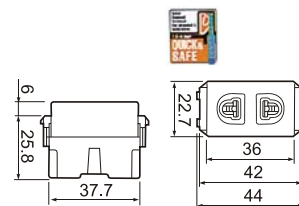

LLWEG Wall Switches & Socket

LLWEG5001K
Switch "B", single pole 16A 250V~

LLWEG5002K
Switch "C", 3-way 16A 250V~

LLWEG5151-51K
Illuminated Switch "B", single pole
16A 250V~(neon lamp:220V~)

LLWEG5152-51K
Illuminated Switch "B", single pole
16A 250V~(neon lamp:220V~)

LLWEG2501K
DIN type television terminal

LLWEG10919K
Universal receptacle, 16A 250V~

LLWEG1181K
Grounding universal receptacle with
safety shutter, 16A 250V~

LLWEG15929K
Grounding duplex universal
receptacle, 16A 250V~