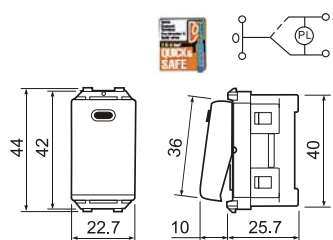

LLWEG Wall Switches & Socket

LLWEG5001K
Switch "B", single pole 16A 250V~

LLWEG5002K
Switch "C", 3-way 16A 250V~

LLWEG5151-51K
Illuminated Switch "B", single pole
16A 250V~(neon lamp:220V~)

LLWEG5152-51K
Illuminated Switch "B", single pole
16A 250V~(neon lamp:220V~)

LLWEG2501K
DIN type television terminal

LLWEG10919K
Universal receptacle, 16A 250V~

LLWEG1181K
Grounding universal receptacle with
safety shutter, 16A 250V~

LLWEG15929K
Grounding duplex universal
receptacle, 16A 250V~